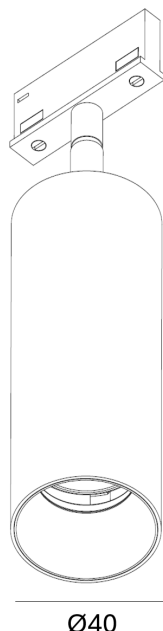

ANTIDARK

Designline Tube Slim Spot Datasheet

140

168

Ø40

Designline Tube Slim Spot 2700K

8.8W LED. Dimmable. 230V. 2700K. 735lm. (713lm. in black). CRI90+. 50.000h. IP20. BA33°. Aluminium. Extra front ring included.

8,8W LED. Dæmpbar. 230V. 2700K. 735lm. (713lm. i sort). CRI90+. 50.000t. IP20. BA33°. Aluminium. Ekstra frontring medfølger.

2-315-01-1

White/hvid

EAN 5706872037780

2-315-01-2

Black/sort

EAN 5706872037896

Designline Tube Slim Spot 3000K