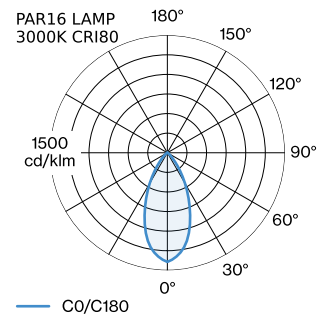

PROJECT _____

TYPE _____

NOTES _____

QUANTITY _____

DATE _____

Squared ceiling surface mounted downlight made from die-cast aluminium; surface Aluminium Brushed; RAL 9006; lamp socket GU10; lamp type PAR16; max. 12W; 100 - 240 V; degree of protection IP20; Class 1; UGR ≤ 16; VDU compatible workplace luminaire according to DIN EN 12464-1; luminance above 65° ≤ 1500 cd/m²; lamp not included; optional single inner reflector and single inner cover available;

100 - 240 V _____
 Class I _____
 Standard _____

Physical

length 100 mm _____
 width 100 mm _____
 height 100 mm _____
 0.53 kg _____

datasheet.quicksum.material

Aluminium _____

^a Colour may deviate slightly due to production conditions

MEASURED LAMPS

PAR16 LAMP 2700K CRI80 _____
 385 lm _____

PAR16 LAMP 3000K CRI80 _____
 385 lm _____

LIGHT DISTRIBUTION

[146120LO] The technical data represent rated values for an ambient temperature of 25°C. The data values for the luminous flux are initially subject to a tolerance of +/- 10%, those for the electrical connected load are initially subject to a tolerance of +/- 10%, and those for the colour temperature are initially subject to a tolerance of +/- 150 K. No liability is assumed for typographical or printing errors. The general terms and conditions of Wever & Ducré BV apply.

Single Inner Reflector

Type	Colour	Voltage	L·W·H (MM)	Item number
BOX max. 10W	Black		93.5-93.5-50.5	911211B1
BOX max. 10W	Gold		93.5-93.5-50.5	911211G1
BOX max. 10W	Champagne		93.5-93.5-50.5	911211M1
BOX max. 10W	White		93.5-93.5-50.5	911211W1