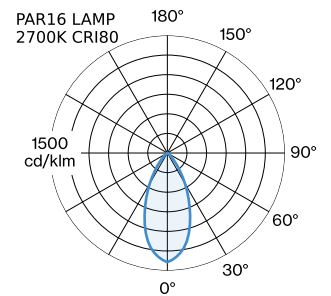

PROJECT _____

TYPE _____

NOTES _____

QUANTITY _____

DATE _____

Squared ceiling surface mounted downlight made from die-cast aluminium; surface Aluminium Brushed; RAL 9006; lamp socket GU10; lamp type PAR16; max. 12W; 100 - 240 V; degree of protection IP20; Class 1; UGR ≤ 16; VDU compatible workplace luminaire according to DIN EN 12464-1; luminance above 65° ≤ 1500 cd/m²; lamp not included; optional single inner reflector and single inner cover available;

100 - 240 V _____
 Class I _____
 Standard _____

Physical

length 100 mm _____
 width 100 mm _____
 height 100 mm _____
 0.53 kg _____

datasheet.quicksum.material

Aluminium _____

^a Colour may deviate slightly due to production conditions

MEASURED LAMPS

PAR16 LAMP 2700K CRI80 _____
 385 lm _____

PAR16 LAMP 3000K CRI80 _____
 385 lm _____

LIGHT DISTRIBUTION

[146120LO] The technical data represent rated values for an ambient temperature of 25°C. The data values for the luminous flux are initially subject to a tolerance of +/- 10%, those for the electrical connected load are initially subject to a tolerance of +/- 10%, and those for the colour temperature are initially subject to a tolerance of +/- 150 K. No liability is assumed for typographical or printing errors. The general terms and conditions of Wever & Ducré BV apply.

Single Inner Reflector

Type	Colour	Voltage	L·W·H (MM)	Item number
BOX max. 10W	Black		93.5-93.5-50.5	911211B1
BOX max. 10W	Gold		93.5-93.5-50.5	911211G1
BOX max. 10W	Champagne		93.5-93.5-50.5	911211M1
BOX max. 10W	White		93.5-93.5-50.5	911211W1