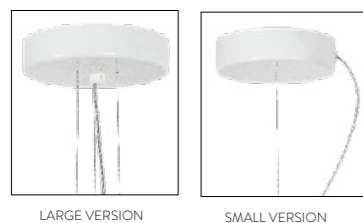

PRODUCT	DIMENSION	COLOUR	CODE
SUSPENSION LARGE Bulbs E26: 5 X 12W LED Filament Dimmable with: Dimmable bulbs Made of: Lentiflex® With: Magnetic System® Weight: net 6,6 - gross 12,8 lb Package: 24,4 x 25,2 x h 13,4 in		☐ PRISMA	FABSL00PRS01T000000US
SUSPENSION Bulbs E26: 3 X 12W LED Filament Dimmable with: Dimmable bulbs Made of: Lentiflex® With: Magnetic System® Weight: net 3,3 - gross 6,9 lb Package: 22,4 x 22,8 x h 11,8 in		☐ PRISMA	FABSM00PRS01T000000US

PRODUCT	DIMENSION	COLOUR	CODE
CEILING/WALL LARGE Bulbs E26: 5 X 12W LED Filament Dimmable with: Dimmable bulbs Made of: Lentiflex® With: Magnetic System® Weight: net 6,6 - gross 12,8 lb Package: 24,4 x 25,2 x h 13,4 in		☐ PRISMA	FABCL00PRS000000000US
CEILING/WALL Bulbs E26: 3 X 12W LED Filament Dimmable with: Dimmable bulbs Made of: Lentiflex® With: Magnetic System® Weight: net 3,3 - gross 6,9 lb Package: 22,4 x 22,8 x h 11,8 in		☐ PRISMA	FABCM00PRS000000000US

CANOPY DETAILS