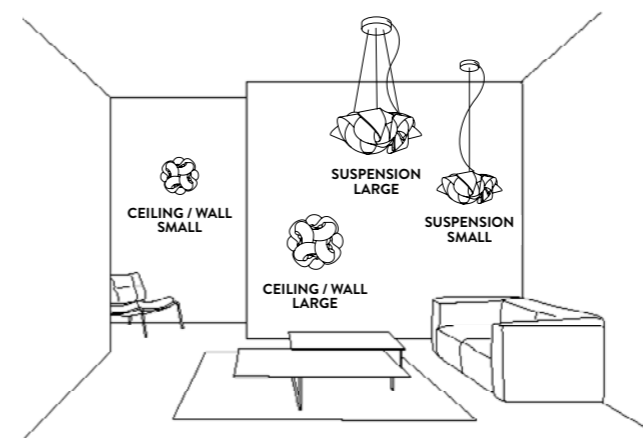

PRODUCT	DIMENSION	COLOUR	CODE
SUSPENSION LARGE Bulbs E26: 5 X 12W LED Filament Dimmable with: Dimmable bulbs Made of: Lentiflex® With: Magnetic System® Weight: net 6,6 - gross 12,8 lb Package: 24,4 x 25,2 x h 13,4 in		☐ PRISMA	FABSL00PRS01T000000US
SUSPENSION Bulbs E26: 3 X 12W LED Filament Dimmable with: Dimmable bulbs Made of: Lentiflex® With: Magnetic System® Weight: net 3,3 - gross 6,9 lb Package: 22,4 x 22,8 x h 11,8 in		☐ PRISMA	FABSM00PRS01T000000US

PRODUCT	DIMENSION	COLOUR	CODE
CEILING/WALL LARGE Bulbs E26: 5 X 12W LED Filament Dimmable with: Dimmable bulbs Made of: Lentiflex® With: Magnetic System® Weight: net 6,6 - gross 12,8 lb Package: 24,4 x 25,2 x h 13,4 in		☐ PRISMA	FABCL00PRS000000000US
CEILING/WALL Bulbs E26: 3 X 12W LED Filament Dimmable with: Dimmable bulbs Made of: Lentiflex® With: Magnetic System® Weight: net 3,3 - gross 6,9 lb Package: 22,4 x 22,8 x h 11,8 in		☐ PRISMA	FABCM00PRS000000000US

CANOPY DETAILS

FABULA SUSPENSION

LARGE: Ø 14 cm x h. 3 cm (Ø 5-1/2" x h. 1")

SMALL: Ø 12 cm x h. 3,2 cm (Ø 4-3/4" x h. 1-1/4")

6m. cable kit must be ordered with lamp purchase
Kit Cavi da 6m da richiedere tassativamente in fase di ordine

Multiple installation kit on request
Kit di installazione multipla su richiesta

FABULA ENTIRE COLLECTION

FINISHES