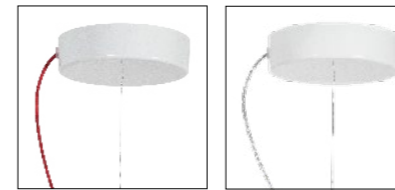

VELI SUSPENSION

by Adriano Rachele

Compendium page 196

PRODUCT	DIMENSIONS	COLOUR	CODE	
SUSPENSION LARGE Bulbs E26: 4 X 12W LED Filament Dimmable with: Dimmable bulbs Made of: Opalflex® / Lentiflex® / Goldflex® / Steelflex® / Copperflex® With: Magnetic System® Weight: net 4,6 - gross 12,6 lb Package: 24 x 24 x h 25,2 in		☐ OPAL	VELSL00WHT01T00000US	
		☒ PLUM	VELSL00PRP01T00000US	
		☒ CHARCOAL	VELSL00BLK01T00000US	
		☒ COUTURE RED WIRE	VELSL00CTR01R00000US	
		☒ COUTURE TRSP. WIRE	VELSL00CTR01T00000US	
		☐ PRISMA	VELSL00PRS01T00000US	
		☐ SILVER	VELSL00SLV01T00000US	
		☐ COPPER	VELSL00CPP01T00000US	
		☐ GOLD	VELSL00GLD01T00000US	
		LIGHT SOURCE: 		
SUSPENSION Bulbs E26: 2 X 12W LED Filament Dimmable with: Dimmable bulbs Made of: Opalflex® / Lentiflex® / Goldflex® / Steelflex® / Copperflex® With: Magnetic System® Weight: net 2,5 - gross 6,16 lb Package: 17 x 18 x h 18 in		☐ OPAL	VELSS00WHT01T00000US	
		☒ PLUM	VELSS00PRP01T00000US	
		☒ CHARCOAL	VELSS00BLK01T00000US	
		☒ COUTURE RED WIRE	VELSS00CTR01R00000US	
		☒ COUTURE TRSP. WIRE	VELSS00CTR01T00000US	
		☐ PRISMA	VELSS00PRS01T00000US	
		☐ SILVER	VELSS00SLV01T00000US	
		☐ COPPER	VELSS00CPP01T00000US	
		☐ GOLD	VELSS00GLD01T00000US	
		LIGHT SOURCE: 		

CANOPY DETAILS

COUTURE