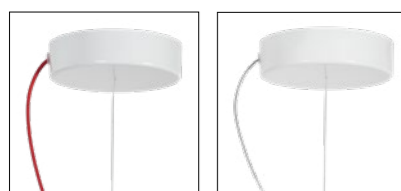

PRODUCT / PRODOTTO	DIMENSIONS / MISURE	COLOUR / COLORE	CODE / CODICE
SUSPENSION LARGE Bulbs E27: 4 X 12W LED Filament Dimmable with: Dimmable bulbs Made of: Opalflex® With: Magnetic System® Weight: net Kg 2,07 - gross Kg 5,7 Package: 61 x 61 x h. 64 cm	min 20 cm max 140 cm min 8" max 55" 45 cm (17-1/2") 55 cm (21-1/2") LIGHT SOURCE: BOTTOM VIEW	FOLIAGE RED WIRE	VELSL00FLG01R00000EU
		FOLIAGE TRSP. WIRE	VELSL00FLG01T00000EU
SUSPENSION Bulbs E27: 2 X 12W LED Filament Dimmable with: Dimmable bulbs Made of: Opalflex® With: Magnetic System® Weight: net Kg 1,15 - gross Kg 2,68 Package: 43 x 47 x 46 cm	min 20 cm max 140 cm min 8" max 55" 35 cm (13-3/4") 45 cm (17-1/2") LIGHT SOURCE: BOTTOM VIEW	FOLIAGE RED WIRE	VELSS00FLG01R00000EU
		FOLIAGE TRSP. WIRE	VELSS00FLG01T00000EU

CANOPY DETAILS

VELI FOLIAGE

LARGE- MEDIUM: Ø 12 cm x h. 3,2 cm (Ø 4-3/4" x h. 1-1/4")

Red wrapped electric wire - Available also with transparent cable
Cavo calzato rosso - Disponibile anche con cavo trasparente

6m. cable kit must be ordered with lamp purchase
Kit Cavi da 6m da richiedere tassativamente in fase di ordine

Multiple installation kit on request
Kit di installazione multipla su richiesta