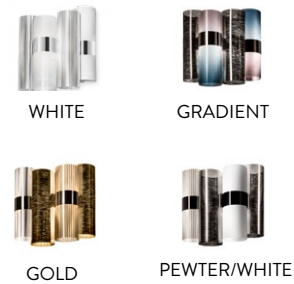

PRODUCT / PRODOTTO	DIMENSIONS / MISURE	COLOUR / COLORE	CODE / CODICE
WALL LAMP Bulbs E14: 2 X 6W LED Filament Dimmable with: Dimmable bulbs Made of: Lentiflex® / Cristalflex® Opalflex® Brushed Goldflex® or Pewterflex® With: Stainless Steel Support Weight: net Kg 0,45 - gross Kg 1 Package: 33 x 34 x h. 19 cm		☐ WHITE	LAL87APP0000W_000
		☐ GRADIENT	LAL87APP0000GR000
		☐ GOLD	LAL87APP0000OF000
		☐ PEWTER WHITE	LAL87APP0000PE000

PRODUCT / PRODOTTO	DIMENSIONS / MISURE	COLOUR / COLORE	CODE / CODICE
FLOOR LAMP Bulbs E27: 3 X 12W LED Filament Dimmable with: Dimmable bulbs Made of: Lentiflex® / Cristalflex® and Steelflex® With: Stainless Steel Base - Dimmer Weight: net Kg 2,9 - gross Kg 5,9 Package: 30 x 35 x h. 170 cm BULBS DISPOSITION 		☐ PRISMA	LAL87PFO0000LE000

LA LOLLO ENTIRE COLLECTION

CERTIFICATION

CE IP 20

ENERGY CLASS: A / A+ / A++
ENERGY LABEL AVAILABLE ON SLAMP'S WEBSITE

FINISHES

LA LOLLO ENTIRE COLLECTION

CERTIFICATION

CE IP 20

ENERGY CLASS: A / A+ / A++
ENERGY LABEL AVAILABLE ON SLAMP'S WEBSITE

FINISHES