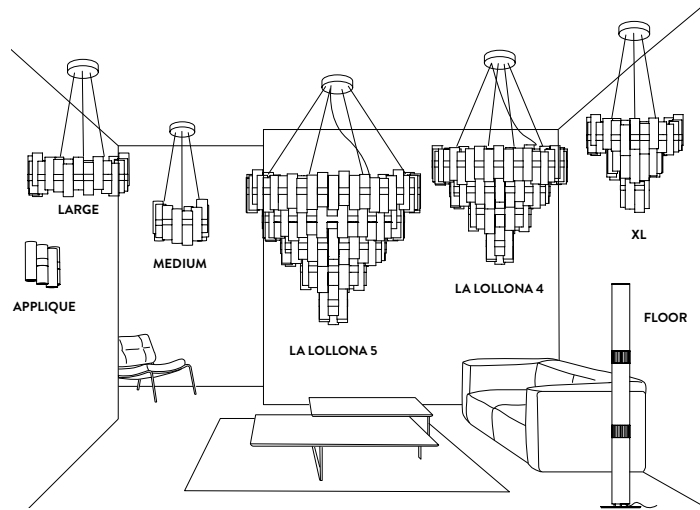

PRODUCT / PRODOTTO	DIMENSIONS / MISURE	COLOUR / COLORE	CODE / CODICE
WALL LAMP Bulbs E14: 2 X 6W LED Filament Dimmable with: Dimmable bulbs Made of: Lentiflex® / Cristalflex® Opalflex® Brushed Goldflex® or Pewterflex® With: Stainless Steel Support Weight: net Kg 0,45 - gross Kg 1 Package: 33 x 34 x h. 19 cm		☐ WHITE	LAL87APP0000W_000
		☐ GRADIENT	LAL87APP0000GR000
		☐ GOLD	LAL87APP0000OF000
		☐ PEWTER WHITE	LAL87APP0000PE000

PRODUCT / PRODOTTO	DIMENSIONS / MISURE	COLOUR / COLORE	CODE / CODICE
FLOOR LAMP Bulbs E27: 3 X 12W LED Filament Dimmable with: Dimmable bulbs Made of: Lentiflex® / Cristalflex® and Steelflex® With: Stainless Steel Base - Dimmer Weight: net Kg 2,9 - gross Kg 5,9 Package: 30 x 35 x h. 170 cm BULBS DISPOSITION 		☐ PRISMA	LAL87PFO0000LE000

LA LOLLO ENTIRE COLLECTION