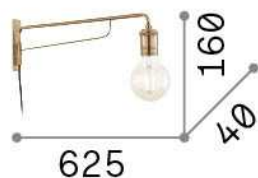

Info sorgente e prestazionali

Sorgente integrata	Light bulb (not included)
Sorgente sostituibile	Replaceable
Potenza	E27 max 1 x 60 W
Emissione	Diffuse
Consumo massimo	-
Lampadina consigliata	EAN 8021696151687 - E27 GOCCIA 04W 2200K CRI80 AMBRA