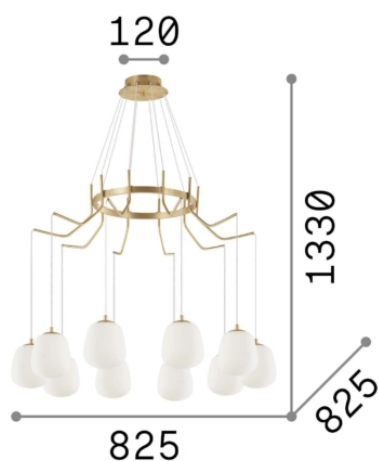

Source info

Integrated source	Light bulb (included)
Replaceable source	Replaceable
Power	G9 max 10 x 15W
Emission	Diffuse
Max consumption	-
Bulb included	EAN 8021696209043