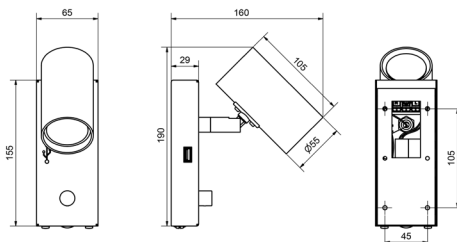

V5078

	USB left front view	USB right front view
Item no	V5078-	V5079-
Height	190 mm	190 mm
Width	65 mm	65 mm
Distance from wall	160 mm	160 mm
Socket	GU10	GU10
Incl. light source	Yes, Dimtone	Yes, Dimtone
Dimmable	Yes	Yes
Max watt	8 W LED	8W LED
Lumen	350lm	350lm
Kelvin	2200-2700	2200-2700
Technique	USB, 2.1A	USB, 2.1A
Energy class	A++-E	A++-E
Accessories	Wall bracket 8029	Wall bracket 8029

- 12 - Fixed installation ☺
- 24 - Cable out downwards 3m ☐
- 26 - Cable out backwards 3 m ☐

36 Flat white **54 Graphite structure** **86 Black structure**

SHELF

Item	8029
Modell	Enkel
Height mm	200 mm
Wide mm	200 mm
Distance/wall	133 mm