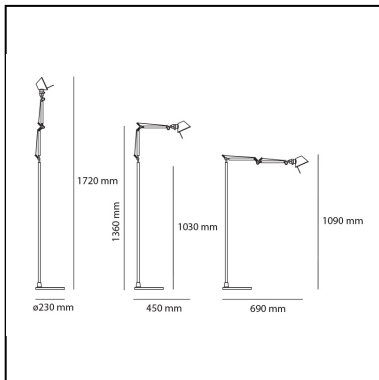

## LUMINAIRE

- Watt: **40W**
- Voltage: **220V-240V**
- Delivered lumens output: **244lm**
- Efficiency: **57%**
- Efficacy: **6.1lm/W**
- CRI: **100**

## DIMENSIONS

- Height: **cm 109**
- Base Diameter: **cm 23**
- Max Extension Height: **cm 172**
- Max Extension Length: **cm 69**
- Impact Resistance: **N/D**
- Glow Wire Test: **N/D°**