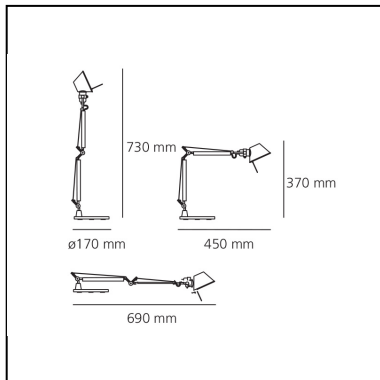

Tolomeo Micro Table - Aluminium - Body Lamp + Base

Michele De Lucchi
Giancarlo Fassina

IP20    

LUMINAIRE

- Watt: **40W**
- Voltage: **220V-240V**
- Delivered lumens output: **244lm**
- Efficiency: **57%**
- Efficacy: **6.1lm/W**
- CRI: **100**

Notes

Interchangeable support: table base, clamp, desk fixed support and twin support that allows two independent lamp units to be fitted. Possibility to mount LED source on E14 Socket

DESCRIPTION

Base and cantilevered arms in polished aluminium; diffuser in matt anodised aluminium; joints and supports in polished aluminium. System of spring balancing. The code is referred to the body lamp only

DIMENSIONS

- Length: **cm 45**
- Height: **cm 37**
- Base Diameter: **cm 17**
- Max Extension Height: **cm 73**
- Max Extension Length: **cm 69**

NOT INCLUDED SOURCES

- Category: **HALO**
- Number: **1**
- Lbs: **Qt26**
- Watt: **46W**
- Socket: **E14**
- Color Rendering: **1a**
- Color temperature (K): **3000K**