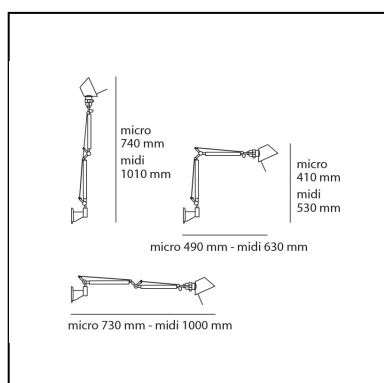

Tolomeo Micro Wall - Aluminium - Body Lamp

Michele De Lucchi
Giancarlo Fassina

LUMINAIRE

- Watt: **5W**
- Voltage: **220V-240V**
- Delivered lumens output: **267lm**
- Efficiency: **57%**
- Efficacy: **53.33lm/W**
- CRI: **80**

Notes

Possibility to mount LED source on E14 Socket. Complete lamp consists of body lamp + accessories

DESCRIPTION

Cantilevered arms in polished aluminium; diffuser in anodised aluminium; joints and wall support in polished aluminium. System of spring balancing. The code refers to the luminaire's body only.

DIMENSIONS

- Length: **cm 49**
- Height: **cm 41**
- Max Extension Height: **cm 74**
- Max Extension Length: **cm 73**

SOURCES NOT INCLUDED

- Category: **LED RETROFIT**
- Number: **1**
- Watt: **4W**
- Delivered lumens output: **370lm**
- Socket: **E14**