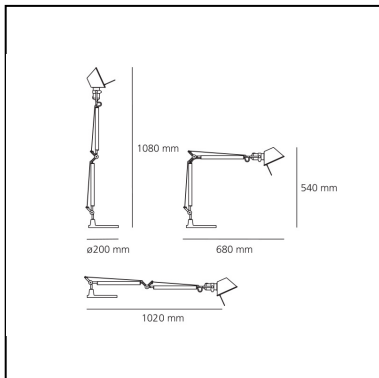

LUMINAIRE

- Watt: **100W**
- Voltage: **220V-240V**
- Delivered lumens output: **804lm**
- Efficiency: **58%**
- Efficacy: **8.04lm/W**
- CRI: **100**

Notes

Interchangeable support: table base, clamp, desk fixed support and twin support that allows two independent lamp units to be fitted. Possibility to mount LED source on E27 Socket. Complete lamp consists of body lamp + accessories

DESCRIPTION

Base and cantilevered arms in polished aluminium; diffuser in matt anodised aluminium; joints and supports in polished aluminium. System of spring balancing. The code is referred to the body lamp only

PRODUCT CODE: A005910

FEATURES

- Article Code: **A005910**
- Colour: **Aluminium**
- Installation: **Table**
- Material: **aluminium, steel**
- Series: **Design Collection**
- design by: **Michele De Lucchi, Giancarlo Fassina**

DIMENSIONS

- Length: **cm 68**
- Height: **cm 54**
- Base Diameter: **cm 20**
- Max Extension Height: **cm 108**
- Max Extension Length: **cm 102**
- Impact Resistance: **N/D**
- Glow Wire Test: **N/D°**

NOT INCLUDED SOURCES

- Category: **HALO**
- Number: **1**
- Lbs: **A60**
- Watt: **77W**
- Socket: **E27**
- Color Rendering: **1a**
- Color temperature (K): **2900K**
- Duration (h): **1000h**