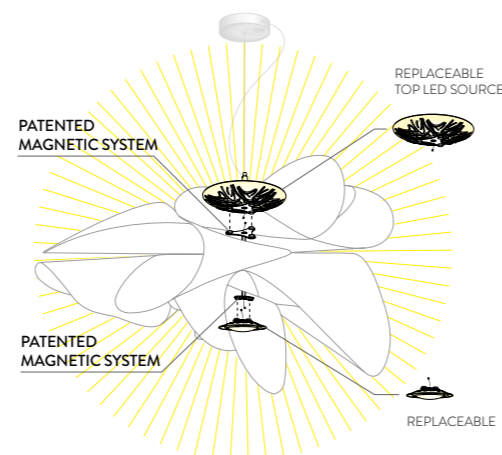

CANOPY DETAILS

LA BELLE ÉTOILE / ÉTOILE

LARGE: Ø14 cm x h. 3,2 cm (Ø 5-1/2" x h. 1-1/2")
MEDIUM: Ø14 cm x h. 3,2 cm (Ø 5-1/2" x h. 1-1/2")

6 m. cable kit also available for purchase after lamp order
Kit Cavi da 6m acquistabile anche successivamente

CERTIFICATION

CE IP 20

ENERGY CLASS: A / A+ / A++

ENERGY LABEL AVAILABLE ON SLAMP'S WEBSITE

PATENTED MAGNETIC SYSTEM® LIGHT SOURCE