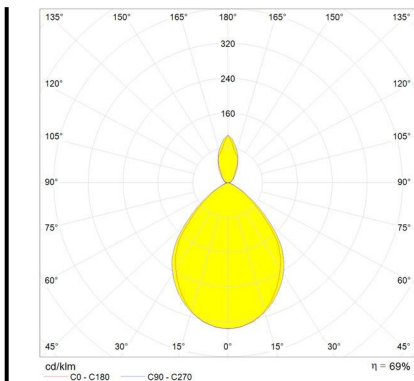

Tolomeo Faretto - with switch on-off

Michele De Lucchi
Giancarlo Fassina

DESCRIPTION

Wall support in polished aluminium; diffuser in matt anodised aluminium.

PRODUCT CODE: A029250

FEATURES

- Article Code: **A029250**
- Colour: **Aluminium**
- Installation: **Wall**
- Material: **Aluminium**
- Series: **Design Collection**
- design by: **Michele De Lucchi, Giancarlo Fassina**

DIMENSIONS

- Height: **cm 23**
- Depth: **cm 25**

LUMINAIRE

- Watt: **100W**
- Voltage: **220V-240V**
- Delivered lumens output: **804lm**
- Efficiency: **58%**
- Efficacy: **8.04lm/W**
- CRI: **100**

Notes