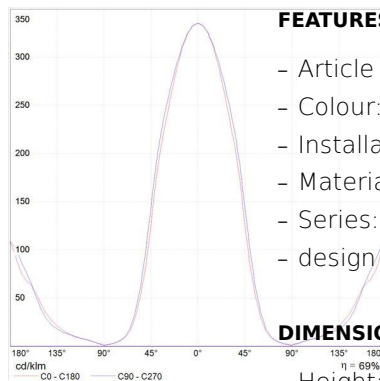

FEATURES

- Article Code: **A029250**
- Colour: **Aluminium**
- Installation: **Wall**
- Material: **Aluminium**
- Series: **Design Collection**
- design by: **Michele De Lucchi, Giancarlo Fassina**

DIMENSIONS

- Height: **cm 23**
- Depth: **cm 25**

LUMINAIRE

- Watt: **100W**
- Voltage: **220V-240V**
- Delivered lumens output: **804lm**
- Efficiency: **58%**
- Efficacy: **8.04lm/W**
- CRI: **100**

Notes

Possibility to mount LED source on E27 Socket

NOT INCLUDED SOURCES

- Category: **HALO**
- Number: **1**
- Lbs: **A60**
- Watt: **77W**
- Socket: **E27**
- Color Rendering: **1a**
- Color temperature (K): **2900K**
- Duration (h): **1000h**

ALTERNATIVE SOURCES

- Category: **LED RETROFIT**
- Number: **1**
- Watt: **8W**
- Delivered lumens output: **1000lm**
- Socket: **E27**