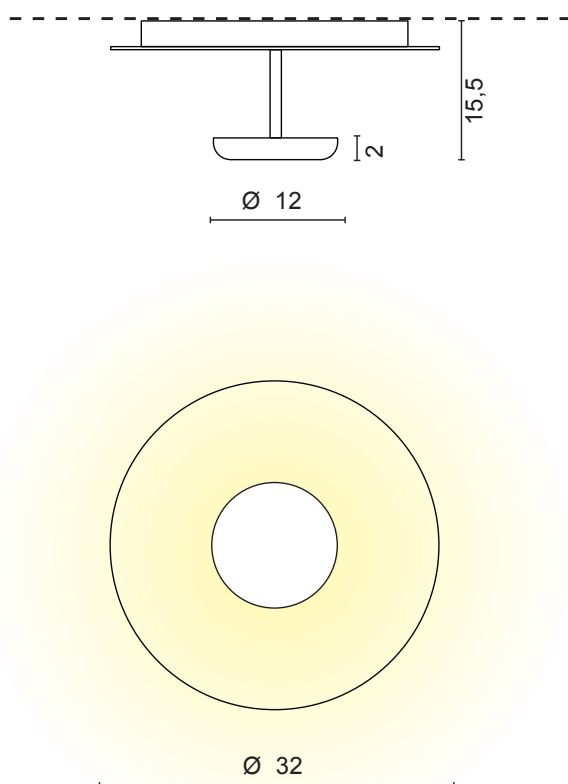

structure in aluminum and metal

luce:

indiretta

light:

indirect

sorgente luminosa:

/W LED 12,6W 2390lm 4000K

light source:

/WW LED 12,6W 2253lm 3000K

/XW LED 12,6W 2156lm 2700K

grado IP - IP grade:

20

peso netto:

1,50 Kg

net weight:

finiture - finishes:

.01 bianco

.01 white

marcatura:

CE

marking:

simboli costruttivi:

symbols:

Dimensioni - Dimensions