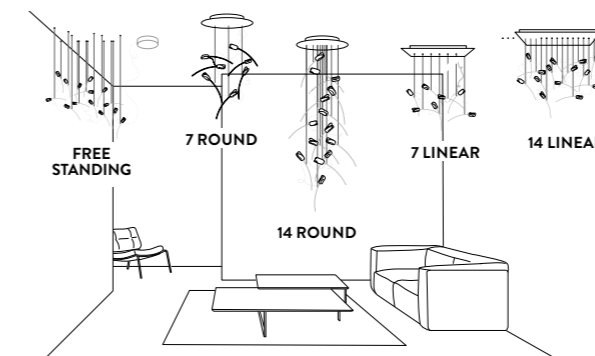

TULIP ENTIRE COLLECTION