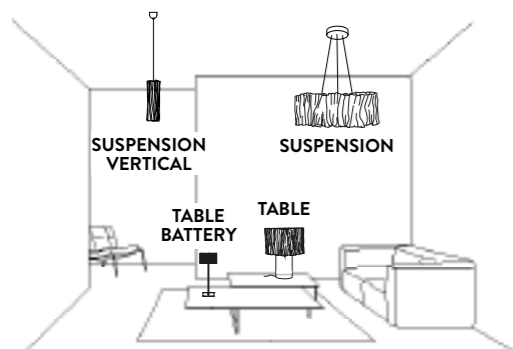

ACCORDÉON BATTERY by Marc Sadler

Compendium page 324

PRODUCT	DIMENSION	COLOUR	CODE
BATTERY TABLE LED: 1.3W dimmable - 150Lumen 2700 Kelvin - Rechargeable Li-ion Polymer Cell 3.7 Vdc 2500mAh Charge 5 Vdc 1A Battery duration: at max intensity around 6.5 hours duration, at min intensity around 60 hours duration Made of: Lentiflex®, Anodized aluminium White base version with white detail in the shade, Black base version with black detail in the shade. With: USB cable included compatible with standard power adapters Weight: net 0,8 - gross 1,7 lb Package: 7,5 x 6,7 x h 18,8 in		☐ PRISMA/BRASS WITH WHITE BASE	ACRT000PRW000BT000US
		☐ PRISMA/BRASS WITH BLACK BASE	ACRT000PRB000BT000US
USB MULTICHARGER STATION 20 PORTS With: 20 USB, wire 1,50 m fan automatic heat dissipation Weight: net 1,07 - gross 1,16 lb Package: 6 x 6 x h. 2,73"			ACC00CHAP020_000
			ACC00CHAP020_000

CANOPY DETAILS

ACCORDÉON SUSPENSION

Ø 16 cm x h. 3,5 cm (Ø 6-1/4" x h.1-1/2")
6m. cable kit must be ordered with lamp purchase
Kit Cavi da 6m da richiedere tassativamente in fase di ordine

ACCORDÉON SUSPENSION VERTICAL

Ø 5,5 cm x h. 5 cm (Ø 2-1/4" x h. 2")
6m. cable kit must be ordered with lamp purchase
Kit Cavi da 6m da richiedere tassativamente in fase di ordine

Multiple installation kit on request
Kit di installazione multipla su richiesta

ACCORDÉON ENTIRE COLLECTION