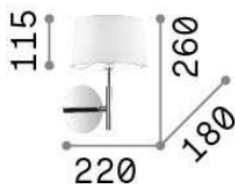

General info

DECORATIVO - Wall

Indoor wall mounted lamp with diffuse light emission

Ean	8021696075471
Item	HILTON AP1
Installation	Wall
Guarantee	5 years
Gross weight	0.87 kg
Volume	-

Technical info

Net weight	0.7 kg
Insulation class	I
Protection index	IP20
Operating temperature	0° ~ +40 °C
Dimmer	Non-dimmable
Power output	220-240 V AC
Power supply	Not required

Source info

Integrated source	Light bulb (included)
Replaceable source	YES
Power	G9 max 1 x 40W
Emission	Diffuse
Max consumption	-
Bulb included	EAN 8021696209043