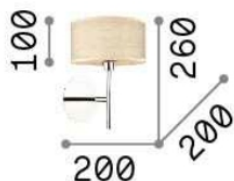

General info

DECORATIVO - Wall

Indoor wall mounted lamp with diffuse light emission

Ean	8021696143156
Item	WOODY AP1 BIANCO
Installation	Wall
Guarantee	5 years
Gross weight	0.58 kg
Volume	0.009999 m ³

Technical info

Net weight	0.46 kg
Insulation class	I
Protection index	IP20
Operating temperature	0° ~ +40 °C
Dimmer	Non-dimmable
Power output	220-240 V AC
Power supply	Not required

Source info

Integrated source	Light bulb (included)
Replaceable source	Replaceable
Power	G9 max 1 x 40W
Emission	Diffuse
Max consumption	-
Bulb included	EAN 8021696209043