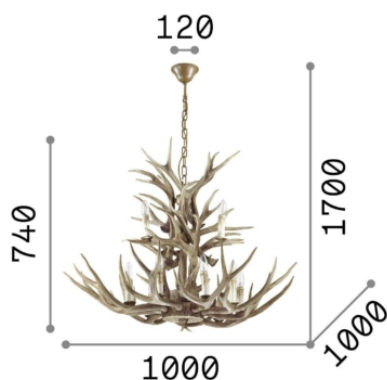

General info

DECORATIVO - Hanging

Indoor suspended chandelier light with multiple sources and diffuse light emission

Ean	8021696113975
Item	CHALET SP12
Installation	Suspension
Guarantee	5 years
Gross weight	20.22 kg
Volume	0.209952 m ³

Technical info

Net weight	14.65 kg
Insulation class	I
Protection index	IP20
Operating temperature	0° ~ +40 °C
Dimmer	Non-dimmable
Power output	220-240 V AC
Power supply	Not required

Source info

Integrated source	Light bulb (not included)
Replaceable source	Replaceable
Power	E14 max 12 x 40W
Emission	Diffuse
Max consumption	-
Recommended bulb	E14 OLIVA 4W 3000K CRI80 TRASP