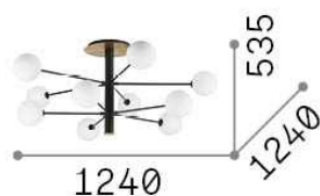

Source info

Integrated source	Light bulb (included)
Replaceable source	Replaceable
Power	G9 max 10 x 15W
Emission	Diffuse
Max consumption	-
CCT	3000 K
Bulb included	EAN 8021696209043