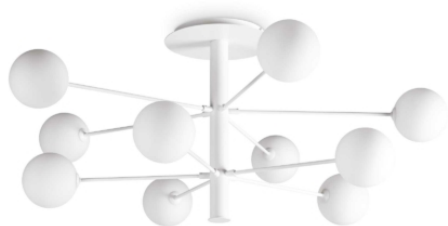

## DECORATIVO - Ceiling

Indoor ceiling mounted lamp with multiple sources and diffuse light emission

<b>Ean</b>	8021696285245
<b>Item</b>	COSMOPOLITAN PL10 BIANCO
<b>Installation</b>	Ceiling
<b>Guarantee</b>	5 years
<b>Gross weight</b>	9.23 kg
<b>Volume</b>	0.139722 m <sup>3</sup>