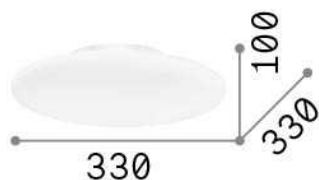

Source info

Integrated source	Light bulb (not included)
Replaceable source	Replaceable
Power	E27 max 1 x 60W
Emission	Diffuse
Max consumption	-
Recommended bulb	E27 SFERA 4W 3000K CRI80 BIANCO