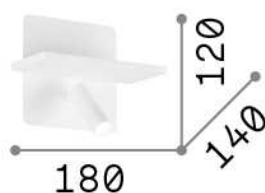

General info

Indoor - Wall lamps

Ean	8021696287300
Item	PIANO AP NERO
Installation	Wall lamps
Guarantee	5 years
Gross weight	1 kg
Volume	0.0068 m ³

Technical info

Net weight	0.8 kg
Insulation class	II
Protection index	IP20
Compliance	CE
Operating temperature	0° ~ +40 °C
Dimmer	Non-dimmable, On-Off
Power output	220-240 V AC 50/60 Hz Integrated switch button Integrated USB socket
Power supply	In-built, included Replaceable (by qualified operators only), electronic
Adjustability	vert. 0°-90° , orizz. 0°-180°

Source info

Integrated source	Integrated LED module
Replaceable source	Replaceable (by qualified operators only)
Power	LED 10 W
Emission	Direct + Indirect
Max consumption	max 10,00 W
Features LED	LED SMD
CCT	3000 K
Duration LED (t. 25°c)	20000 h
CRI	> 80
Light beam flux	830 lm
Useful light flux	540 lm
Photobiological risk	2
Standby power	< 0.50 W