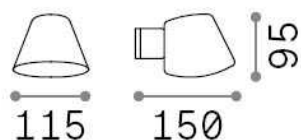

General info

Outdoor - Wall lamps

Ean	8021696322407
Item	GAS AP1 GRIGIO
Installation	Wall lamps
Guarantee	5 years
Gross weight	0.4 kg
Volume	0.00198 m ³

Technical info

Net weight	0.32 kg
Insulation class	I
Protection index	IP43
Compliance	CE
Operating temperature	0° ~ +40 °C
Full load efficiency	X
Dimmer	Determined by the light bulb
Power output	220-240 V AC
Power supply	Not required

Source info

Integrated source	Light bulb (not included)
Replaceable source	No
Power	GU10 max 1 x 28 W
Emission	Direct
Max consumption	-