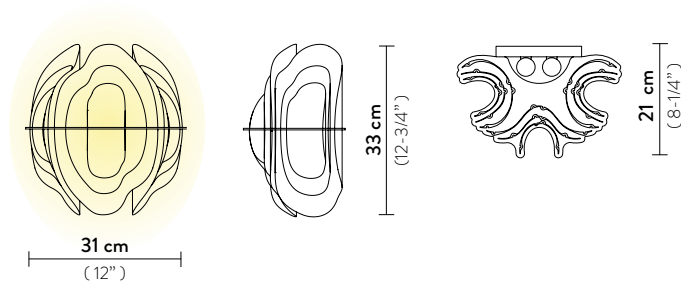

FIORDLYS APPLIQUE DESIGN BY PAOLO D'ARRIGO

FIORDLYS APPLIQUE

Light Source: 2 X 6W E14 LED Filament Bulb

Dimmable: with dimmable bulbs

Materials: Opalflex®, Lentiflex®, Opalflex® with cold foil

Weight: net 0,5 Kg - gross 1,4 Kg

Packaging: 24 x 38 x h. 35 cm

FINISH	PRODUCT CODE	DETAILS
  GOLD	FRDWM00GLD00000000EU	BULBS DISPOSITION
  SILVER	FRDWM00SLV00000000EU	BULBS DISPOSITION
  WHITE	FRDWM00WHT00000000EU	BULBS DISPOSITION