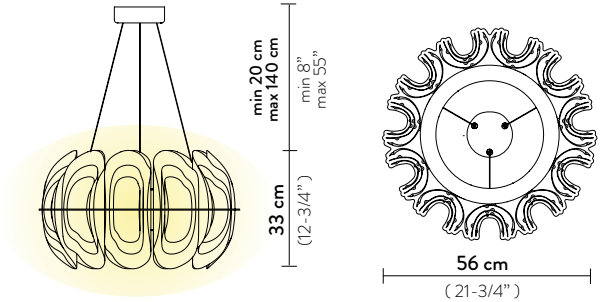

**Weight:** net 2,63 Kg - gross 7,65 Kg

**Packaging:** 61 x 61 x h. 63 cm

FINISH	PRODUCT CODE	CANOPY DETAILS
 GOLD	<b>FRDSM00GLD01T00ROUEU</b>	Ø 16 x h. 3,2 cm 
	ACCESSORIES	
	6M CABLE KIT (must be ordered with lamp)	
	<b>DALI ACC00DAL0UNI000L0</b>	
	<b>CASAMBI ACC00CAI0220000G0</b>	
 SILVER	<b>FRDSM00SLV01T00ROUEU</b>	Ø 16 x h. 3,2 cm 
	ACCESSORIES	
	6M CABLE KIT (must be ordered with lamp)	
	<b>DALI ACC00DAL0UNI000L0</b>	
	<b>CASAMBI ACC00CAI0220000G0</b>	
 WHITE	<b>FRDSM00WHT01T00ROUEU</b>	Ø 16 x h. 3,2 cm 
	ACCESSORIES	
	6M CABLE KIT (must be ordered with lamp)	
	<b>DALI ACC00DAL0UNI000L0</b>	
	<b>CASAMBI ACC00CAI0220000G0</b>	

**Weight:** net 2,8 Kg - gross 9 Kg

**Packaging:** 124 x 37 x h. 39 cm

FINISH	PRODUCT CODE	CANOPY DETAILS
 GOLD	<b>FRDSXXLGLD01T00LINEU</b>	Ø 14 x h. 4,5 cm 
	ACCESSORIES	
	6M CABLE KIT (must be ordered with lamp)	
	<b>DALI ACC00DAL0UNI000L0</b> <b>CASAMBI ACC00CAI0220000G0</b>	
 SILVER	<b>FRDSXXLSLV01T00LINEU</b>	Ø 14 x h. 4,5 cm 
	ACCESSORIES	
	6M CABLE KIT (must be ordered with lamp)	
	<b>DALI ACC00DAL0UNI000L0</b> <b>CASAMBI ACC00CAI0220000G0</b>	
 WHITE	<b>FRDSXXLWHT01T00LINEU</b>	Ø 14 x h. 4,5 cm 
	ACCESSORIES	
	6M CABLE KIT (must be ordered with lamp)	
	<b>DALI ACC00DAL0UNI000L0</b> <b>CASAMBI ACC00CAI0220000G0</b>	