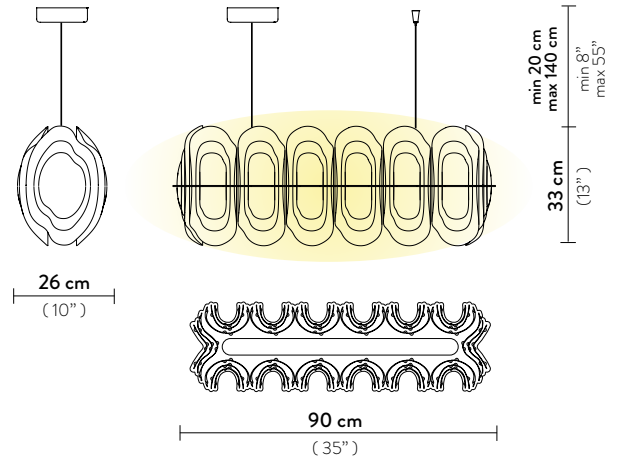

**Weight:** net 2,63 Kg - gross 7,65 Kg

**Packaging:** 61 x 61 x h. 63 cm

FINISH	PRODUCT CODE	CANOPY DETAILS
 GOLD	<b>FRDSM00GLD01T00ROUEU</b>	Ø 16 x h. 3,2 cm 
	ACCESSORIES	
	6M CABLE KIT (must be ordered with lamp)	
	<b>DALI ACC00DAL0UNI000L0</b>	
	<b>CASAMBI ACC00CAI0220000G0</b>	
 SILVER	<b>FRDSM00SLV01T00ROUEU</b>	Ø 16 x h. 3,2 cm 
	ACCESSORIES	
	6M CABLE KIT (must be ordered with lamp)	
	<b>DALI ACC00DAL0UNI000L0</b>	
	<b>CASAMBI ACC00CAI0220000G0</b>	
 WHITE	<b>FRDSM00WHT01T00ROUEU</b>	Ø 16 x h. 3,2 cm 
	ACCESSORIES	
	6M CABLE KIT (must be ordered with lamp)	
	<b>DALI ACC00DAL0UNI000L0</b>	
	<b>CASAMBI ACC00CAI0220000G0</b>	

**Weight:** net 2,8 Kg - gross 9 Kg

**Packaging:** 124 x 37 x h. 39 cm

FINISH	PRODUCT CODE	CANOPY DETAILS
 GOLD	<b>FRDSXXLGLD01T00LINEU</b>	Ø 14 x h. 4,5 cm 
	ACCESSORIES	
	6M CABLE KIT (must be ordered with lamp)	
	<b>DALI ACC00DAL0UNI000L0</b> <b>CASAMBI ACC00CAI0220000G0</b>	
 SILVER	<b>FRDSXXLSLV01T00LINEU</b>	Ø 14 x h. 4,5 cm 
	ACCESSORIES	
	6M CABLE KIT (must be ordered with lamp)	
	<b>DALI ACC00DAL0UNI000L0</b> <b>CASAMBI ACC00CAI0220000G0</b>	
 WHITE	<b>FRDSXXLWHT01T00LINEU</b>	Ø 14 x h. 4,5 cm 
	ACCESSORIES	
	6M CABLE KIT (must be ordered with lamp)	
	<b>DALI ACC00DAL0UNI000L0</b> <b>CASAMBI ACC00CAI0220000G0</b>	